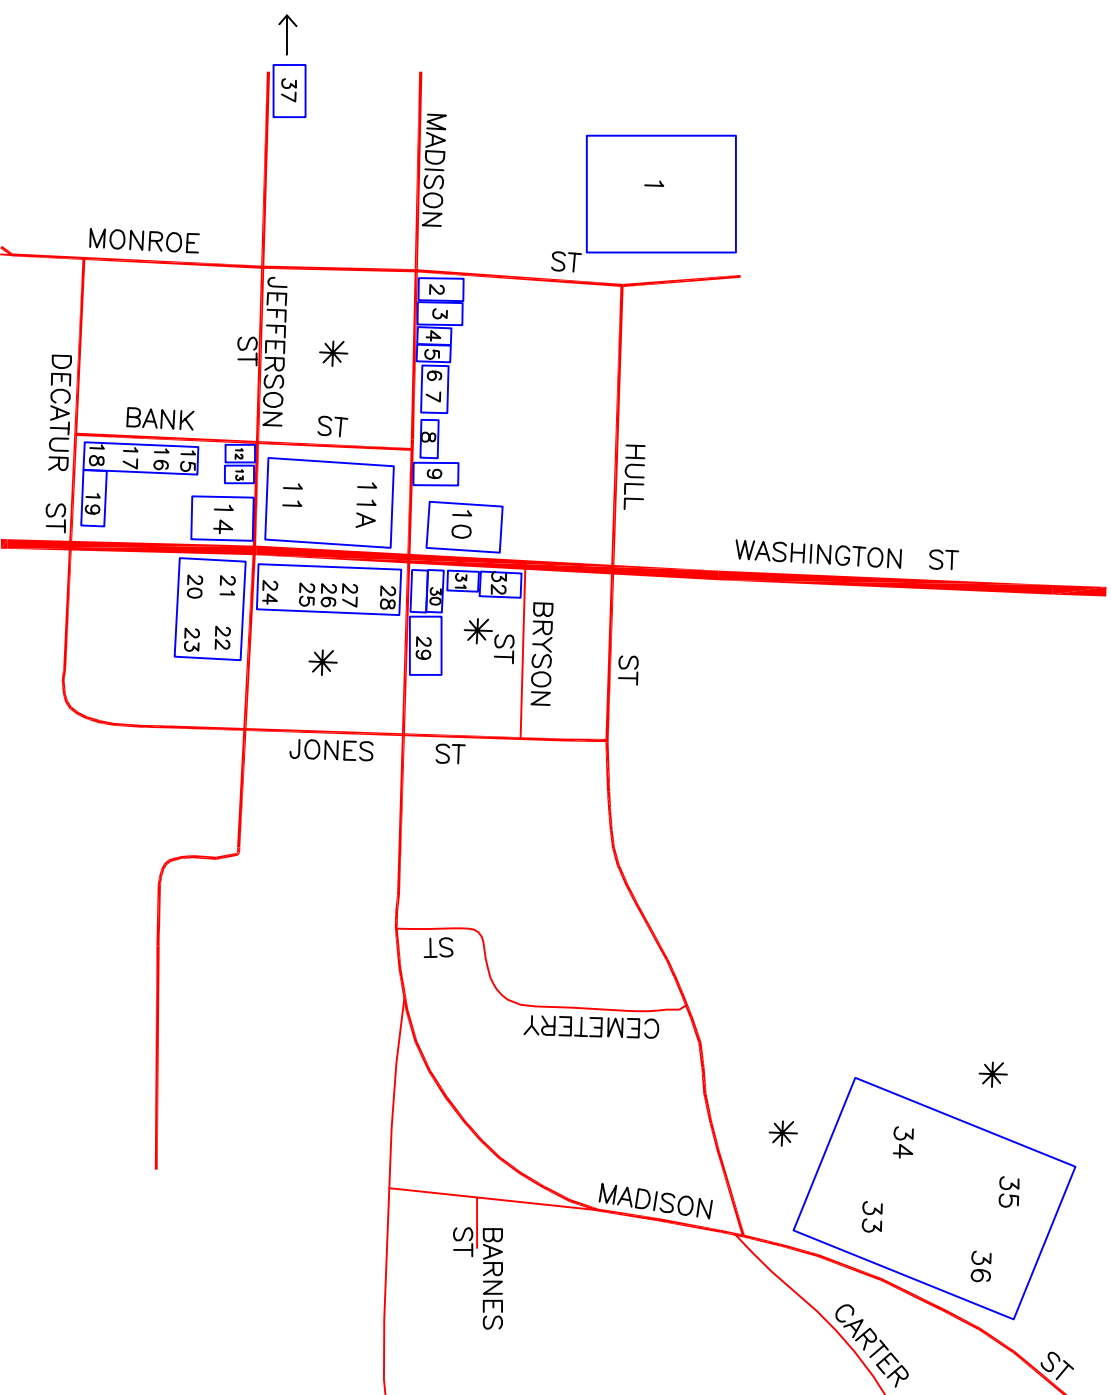

# Mecklenburg County Office Map

INDEX	
1	Jail
2	Vacant
3	911 Center
4	Post Office
5	Piedmont Court Services
6	County Grounds Center
7	General Registrar's Office
8	Vacant
9	Boydton Town Office
10	Boyd Tavern
11	Circuit Court
11A	Commonwealth Attorney
12	Vacant
13	Vacant
14	Vacant
15	Meeting Room
16	VPI Extension Office
17	Mecklenburg County office of Real Estate
18	Commissioner of Revenue (Personal Property)
19	Treasurer
20	County Administrator
21	Board of Supervisors
22	Zoning
23	Building Official
24	Boydton Medical Center
25	Boydton Pharmacy
26	Boydton Fitness Center
27	Vacant
28	Vacant
29	Behavioral Health Center
30	Environmental Health Services
31	Vacant
32	Health Department
33	Social Services
34	Sheriff's Office
35	Juvenile & Domestic Court
36	General District Court
37	School Board Office - 175 Mayfield Drive

\* PARKING